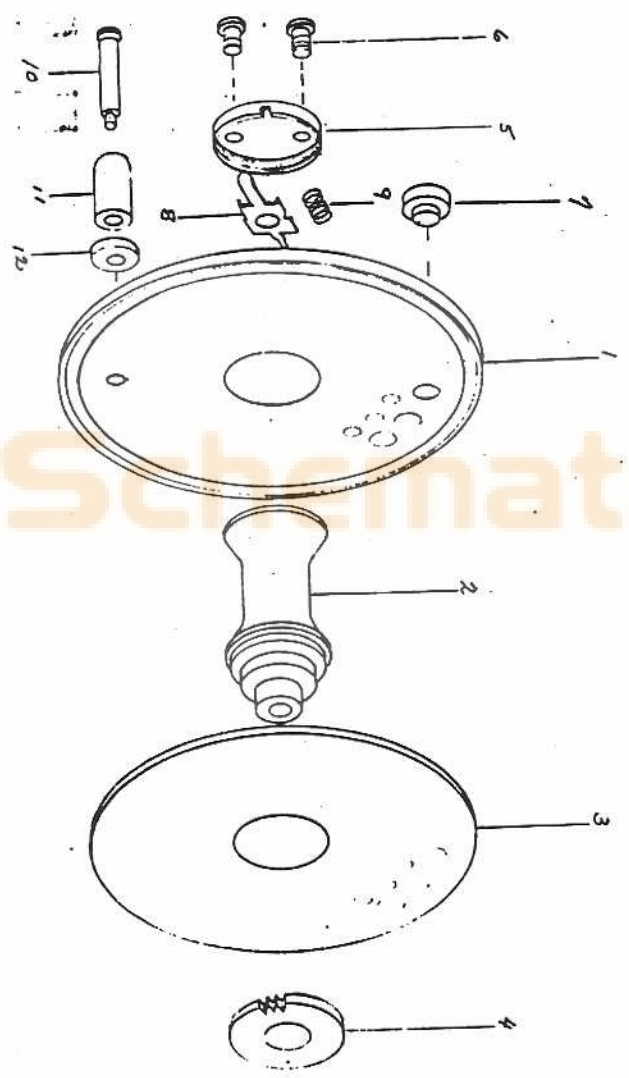

LM-78

NUMBER OF PART	QUANTITY
1 SKIRTED SPOOL SIDE	1
2 841-R NUB	1
3 672 REAR SPOOL SIDE	1
4 743 RATCHET GEAR	1
5 251 AB SPOOL GHP	1
6 203-S SCREWS	1
7 870-A COUNTERWEIGHT	1
8 252-S SPOOL LOCK	1
9 253-S SPRING	1
10 280 ROLLER PIN-	1
11 163 CRANK HANDLE (BEHCK)	1
12 162 CRANK HANDLE JACKET	1
13	
14	